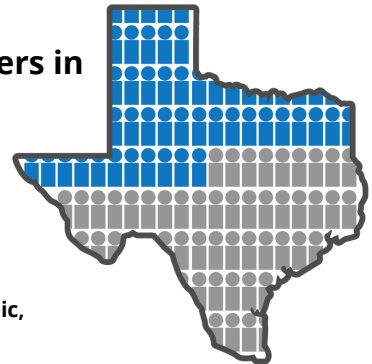

ESL CERTIFICATION TRAINING

A new, free online course

GET PREPARED FOR THE TExES ESL Supplemental #154 Certification Exam

1 IN 5 TEXAS STUDENTS IS AN ENGLISH LEARNER

as of Fall 2019 PEIMS data

EXPAND YOUR DISTRICT'S ESL PROGRAM

WE NEED MORE CERTIFIED ESL TEACHERS

Of the over 1.1 million English learners in Texas, about half are served in ESL programs.

Spanish-speaking students make up 89% of English learners.

Other prominent languages include Vietnamese, Arabic, Urdu, and Mandarin Chinese.