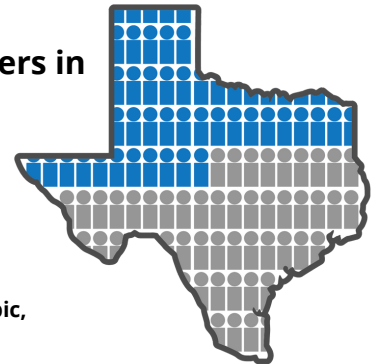

ESL CERTIFICATION TRAINING

A new, free online course

GET PREPARED FOR THE TExES ESL Supplemental #154 Certification Exam

1 IN 5 TEXAS STUDENTS IS AN ENGLISH LEARNER

as of Fall 2019 PEIMS data

EXPAND YOUR DISTRICT'S ESL PROGRAM

WE NEED MORE CERTIFIED ESL TEACHERS

Of the over 1.1 million English learners in Texas, about half are served in ESL programs.

Spanish-speaking students make up 89% of English learners.

Other prominent languages include Vietnamese, Arabic, Urdu, and Mandarin Chinese.